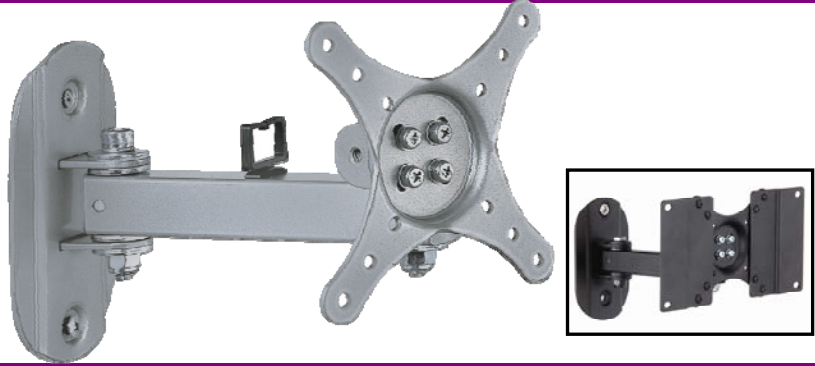

PEGASUS PRODUCTS

Key Features

- Universal LCD Wall Mount
- 3 Pivot Points
- Max Load: 50lbs
- Max Screen Size: 32"
- Great for wall mount applications

Specifications

Pivot Points	3
Max Load	50lbs
Max Support Size	32" LCD
Vesa Mounting	50X50, 75X75 & 100X100
Tilt	+30°
Swivel	+90°
Colors	Silver or Black
Shipping Weight	3Lbs