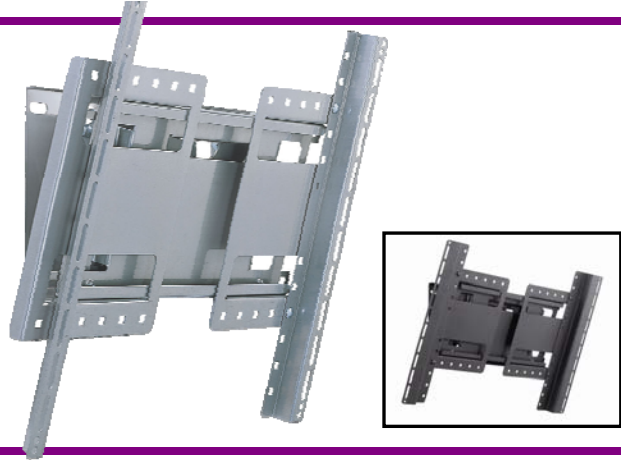

PEGASUS PRODUCTS

Key Features

- Heavy Duty Plasma Wall Mount
- 1 Pivot Point
- Max Load: 165lbs
- Max Screen Size: 63"
- Low Profile Allows T.V. to be Mounted Just 4" from Wall

Specifications

Pivot Points	1
Max Load	165lbs
Max Support Size	T.V. Size 26"-63"
Tilt	+20°
Min Space from Wall	4"
Colors	Silver or Black
Shipping Weight	30Lbs