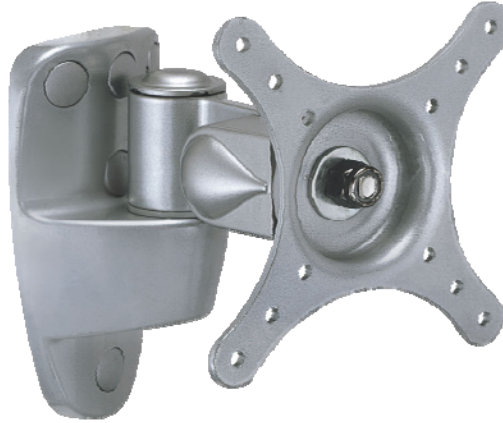

PEGASUS PRODUCTS

Key Features

- Low Profile LCD Wall Mount
- 2 Pivot Points
- Max Load: 25lbs
- Max Screen Size: 32"
- Easy to set up, easy to use

Specifications

Pivot Points	2
Max Load	25lbs
Max Support Size	32" LCD
Vesa Mounting	50X50, 75X75 & 100X100mm
Tilt	$\pm 90^\circ$
Swivel	$\pm 90^\circ$
Colors	Silver or Black
Shipping Weight	3Lbs