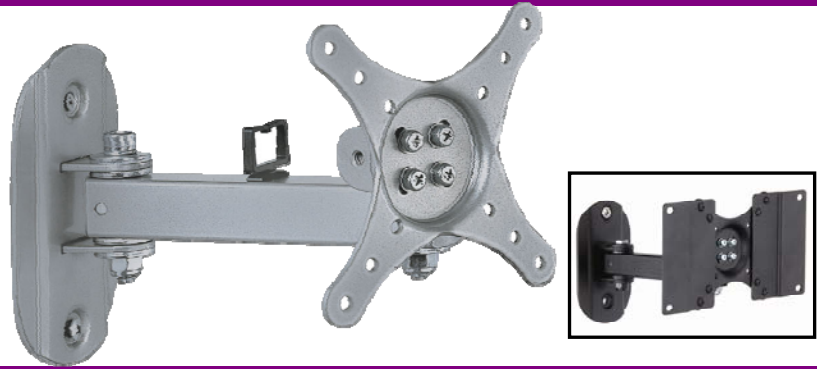

PEGASUS PRODUCTS

Key Features

- Universal LCD Wall Mount
- 3 Pivot Points
- Max Load: 50lbs
- Max Screen Size: 32"
- Great for wall mount applications

Specifications

Pivot Points	3
Max Load	50lbs
Max Support Size	32" LCD
Vesa Mounting	50X50, 75X75 & 100X100mm
Tilt	+30°
Swivel	+90°
Colors	Silver or Black
Shipping Weight	3Lbs