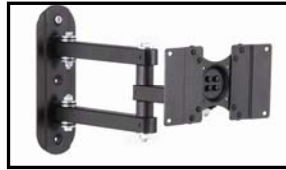

PEGASUS PRODUCTS

Key Features

- Extendable Reach Articulating LCD Wall Mount
- Double Arm
- 4 Pivot Points
- Max Load: 50lbs
- Max Screen Size: 32"
- Great for LCD mount to clear desk space

Specifications

Pivot Points	4
Max Load	50lbs
Max Support Size	32" LCD
Vesa Mounting	50X50, 75X75 & 100X100mm
Tilt	±30°
Swivel	±90°
Colors	Silver or Black
Shipping Weight	6Lbs