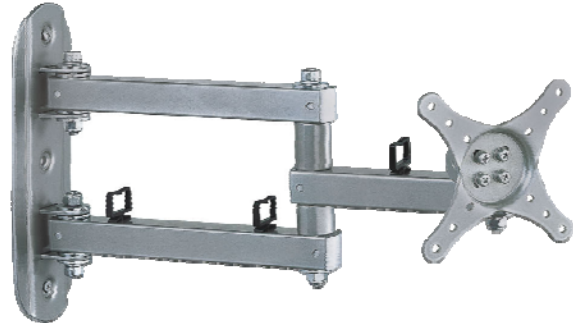

PEGASUS PRODUCTS

Key Features

- Extendable Reach Articulating LCD Wall Mount
- Double Arm
- 4 Pivot Points
- Max Load: 50lbs
- Max Screen Size: 32"
- Great for LCD mount to clear desk space

Specifications

Pivot Points	4
Max Load	50lbs
Max Support Size	32" LCD
Vesa Mounting	50X50, 75X75 & 100X100mm
Tilt	±30°
Swivel	±90°
Colors	Silver or Black
Shipping Weight	6Lbs