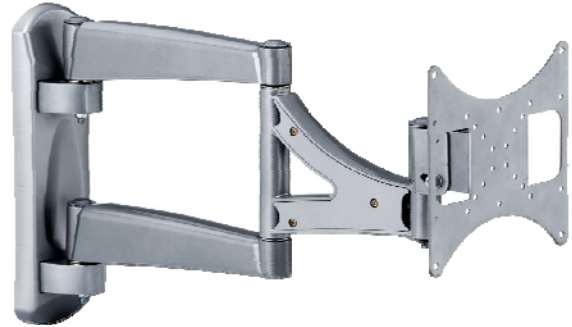

PEGASUS PRODUCTS

Key Features

- Heavy Duty Articulating LCD Wall Mount
- Articulating Arm
- Max Load: 80lbs
- Max Screen Size: 37"
- Outstanding Plasma and LCD wall mount application

Specifications

Arm Type	Articulating
Max Load	80lbs
Max Support Size	37" LCD
Vesa Mounting	50X50.75X75 & 100X100.100X200.200X200mm
Tilt	$\pm 5^\circ$ Up & $\pm 20^\circ$ Down
Swivel Left & Right	$\pm 90^\circ$
Colors	Silver or Black
Shipping Weight	16Lbs