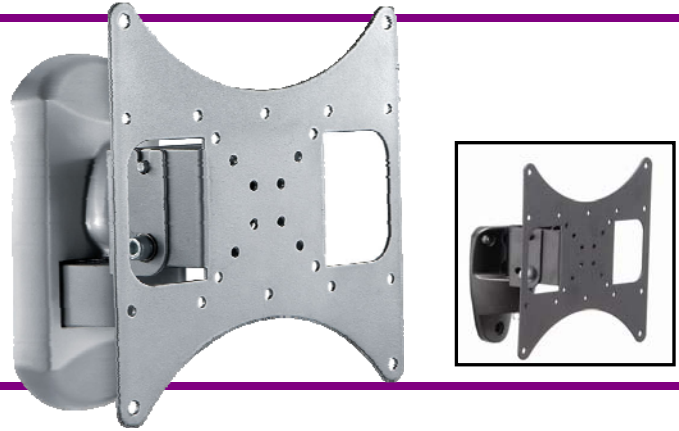

## PRODUCT SPECIFICATION

PLCD-WL2P: Silver  
PLCD-WL2PB: Black  
Low Profile Heavy Duty LCD Wall Mount

### Key Features

Low Profile Heavy Duty LCD Wall Mount  
2 Pivot Points  
Max Load: 80lbs  
Max Screen Size: 37"  
Great for small area wall mount application

### Specifications

Pivot Points	2
Max Load	80lbs
Max Support Size	37" LCD
Vesa Mounting	50X50.75X75 & 100X100.100X200.200X200mm
Tilt	$\pm 5^\circ$ Up & $\pm 20^\circ$ Down
Swivel	$\pm 53^\circ$
Colors	Silver or Black
Shipping Weight	7Lbs