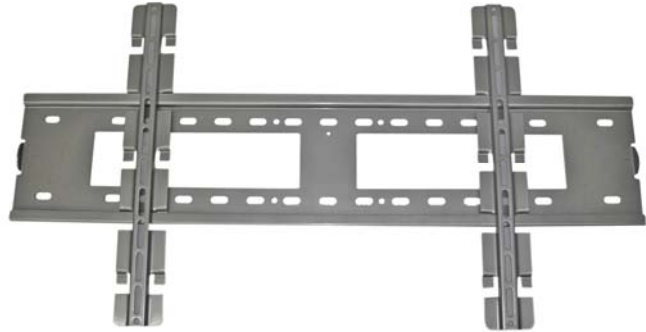

## Key Features

- Heavy Duty Fixed Wall Mount
- Max Load: 165lbs
- Max Screen Size: 61"
- Mounts Close to the Wall

## Specifications

Description	Flat Wall Mount
Max Load	165lbs
Max Support Size	61"
Clearance from Wall	.8"
Colors	Silver or Black
Shipping Weight	7lbs