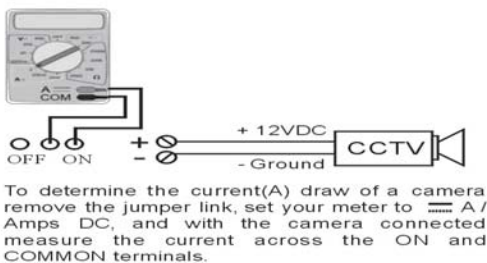

## Key Features

Parallel CCTV camera connections  
110~120 VAC

#### Specifications:

Input Voltage: AC100~120V  
AC220~240V  
Output Current: 9 x 500mA fused outlets (7.5A Max)  
Output Power: 60W  
Dimensions(mm): 240(L) x 210(W) x 65(H)

\* For Indoor Use Only