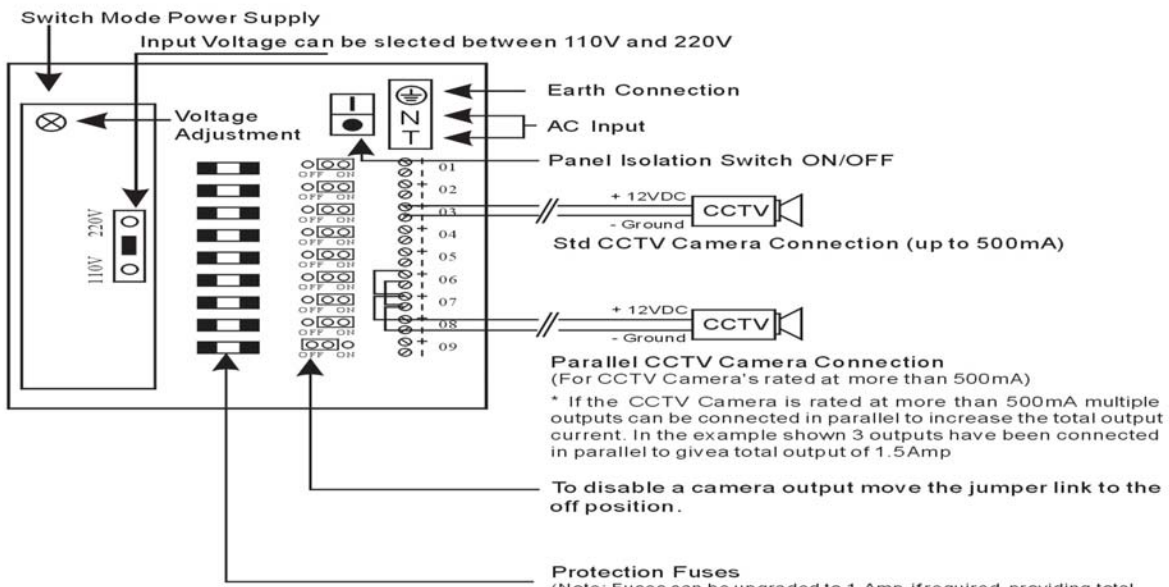

Specifications

12VDC 9 OUTPUT SWITCH MODE CCTV POWER SUPPLY

Connection Diagram: