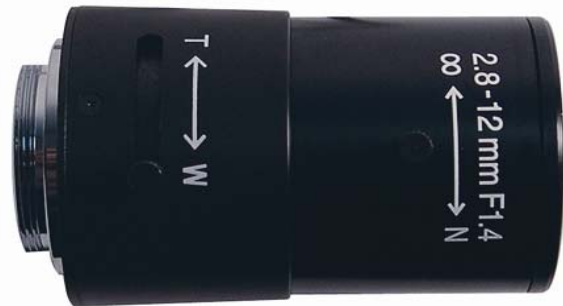

PEGASUS PRODUCTS

Key Features

1/3" Auto Iris
2.8-12mm Lens
F1.4

Specifications

Type	Auto Iris Varifocal Lens
Focal Length	2.8-12mm
Aperature	F1.4
Mount	CS Mount
Image Format	1/3"
Angle	N/A
Min Object Distance	0.3m